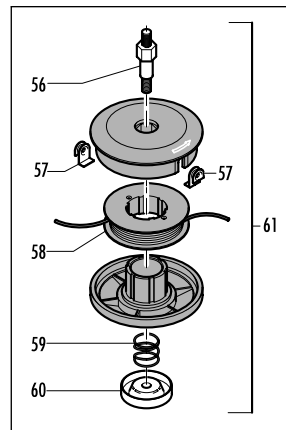

brand	PARTNER

date	APR/03	SHEET 3/4

Model	Prefix
B 412X	01

Product number
953900395

FIGURE 2