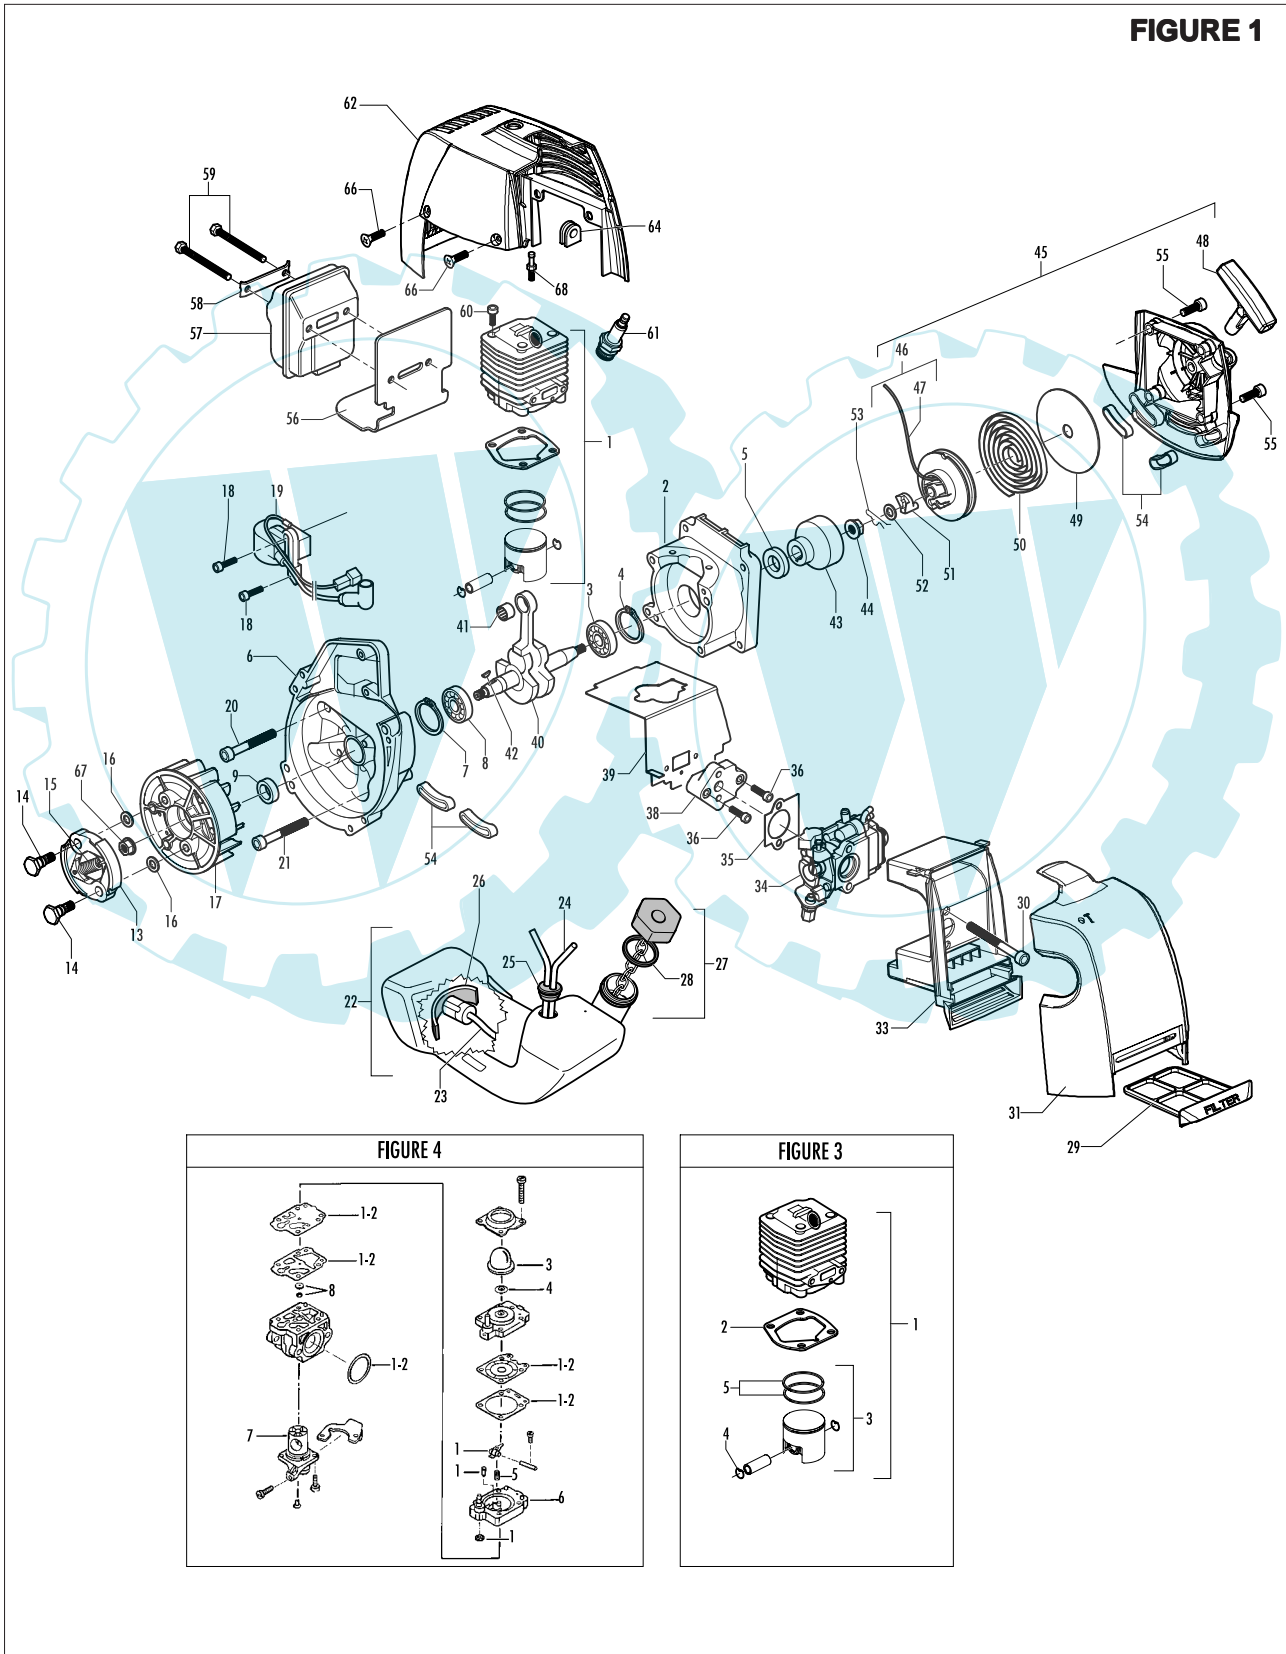

brand	PARTNER

date	APR/03	SHEET 1/4

Model	Prefix
B 412X	01

Product number
953900395

FIGURE 1