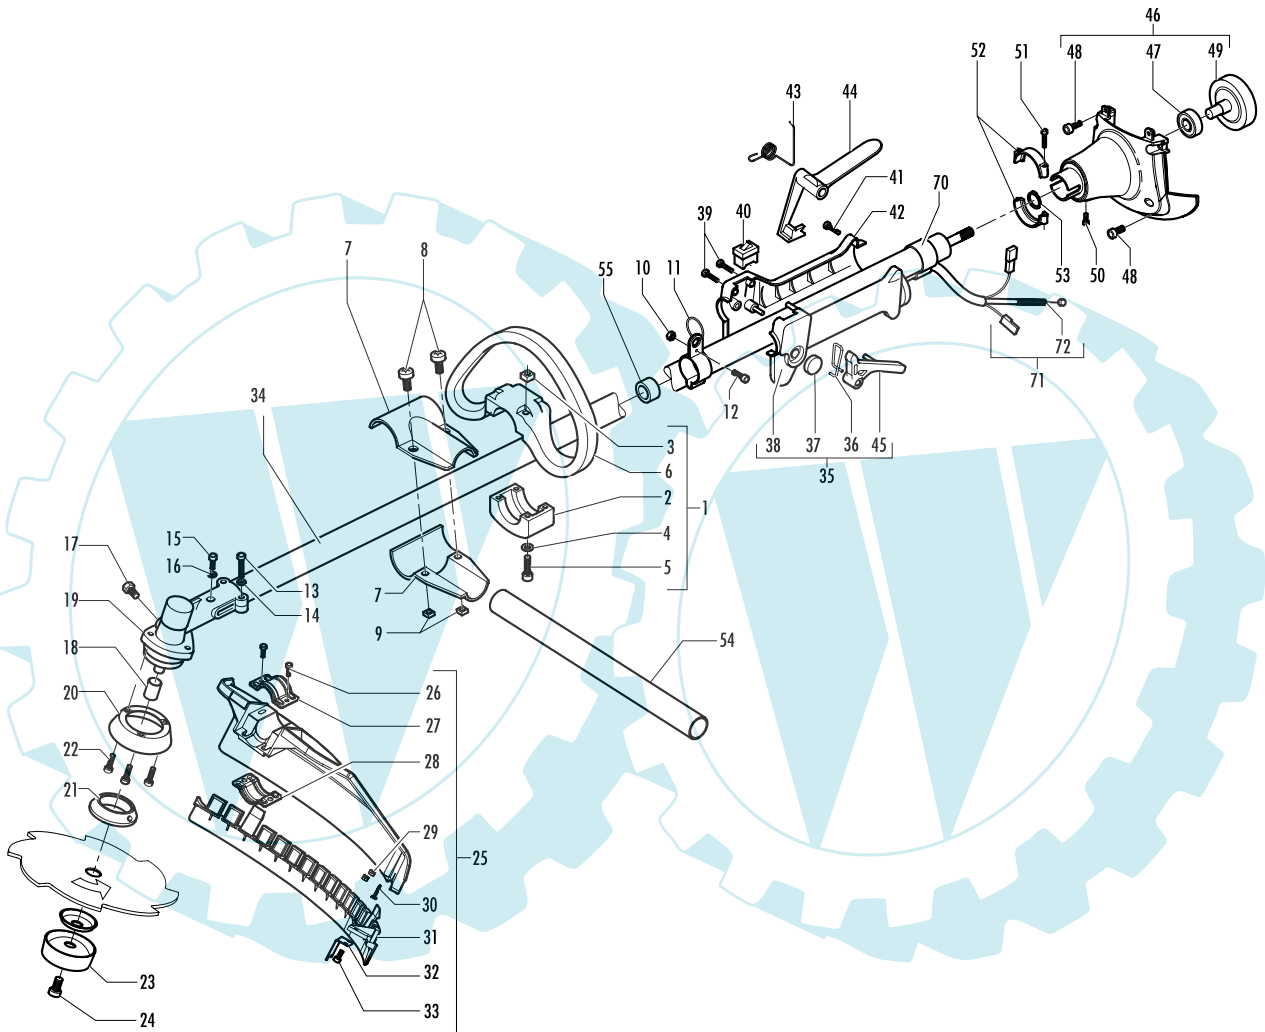

brand	PARTNER

date	APR/03	SHEET 3/4

Model	Prefix
B 412X	01

Product number
953900395

FIGURE 2