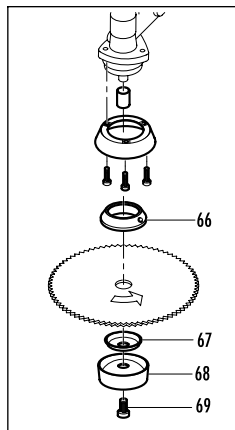

brand	PARTNER

date	APR/03	SHEET 3/4

Model	Prefix
B 412X	01

Product number
953900395

FIGURE 2