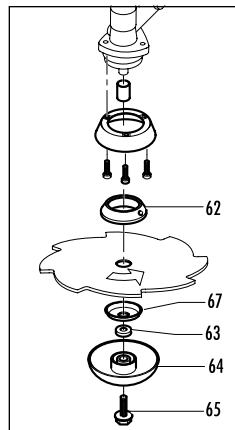

brand	PARTNER

date	APR/03	SHEET 3/4

Model	Prefix
B 412X	01

Product number
953900395

FIGURE 2